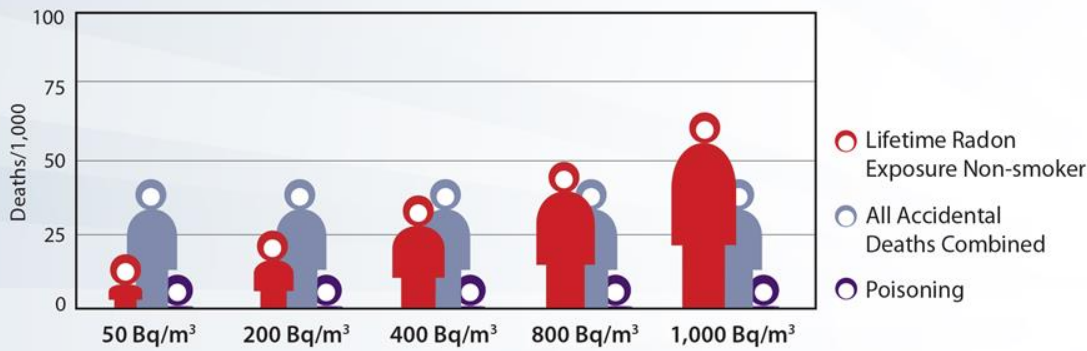

**“Saving lives is our mission.
Raising awareness is our passion.”**

- Alan Whitehead, President & CEO