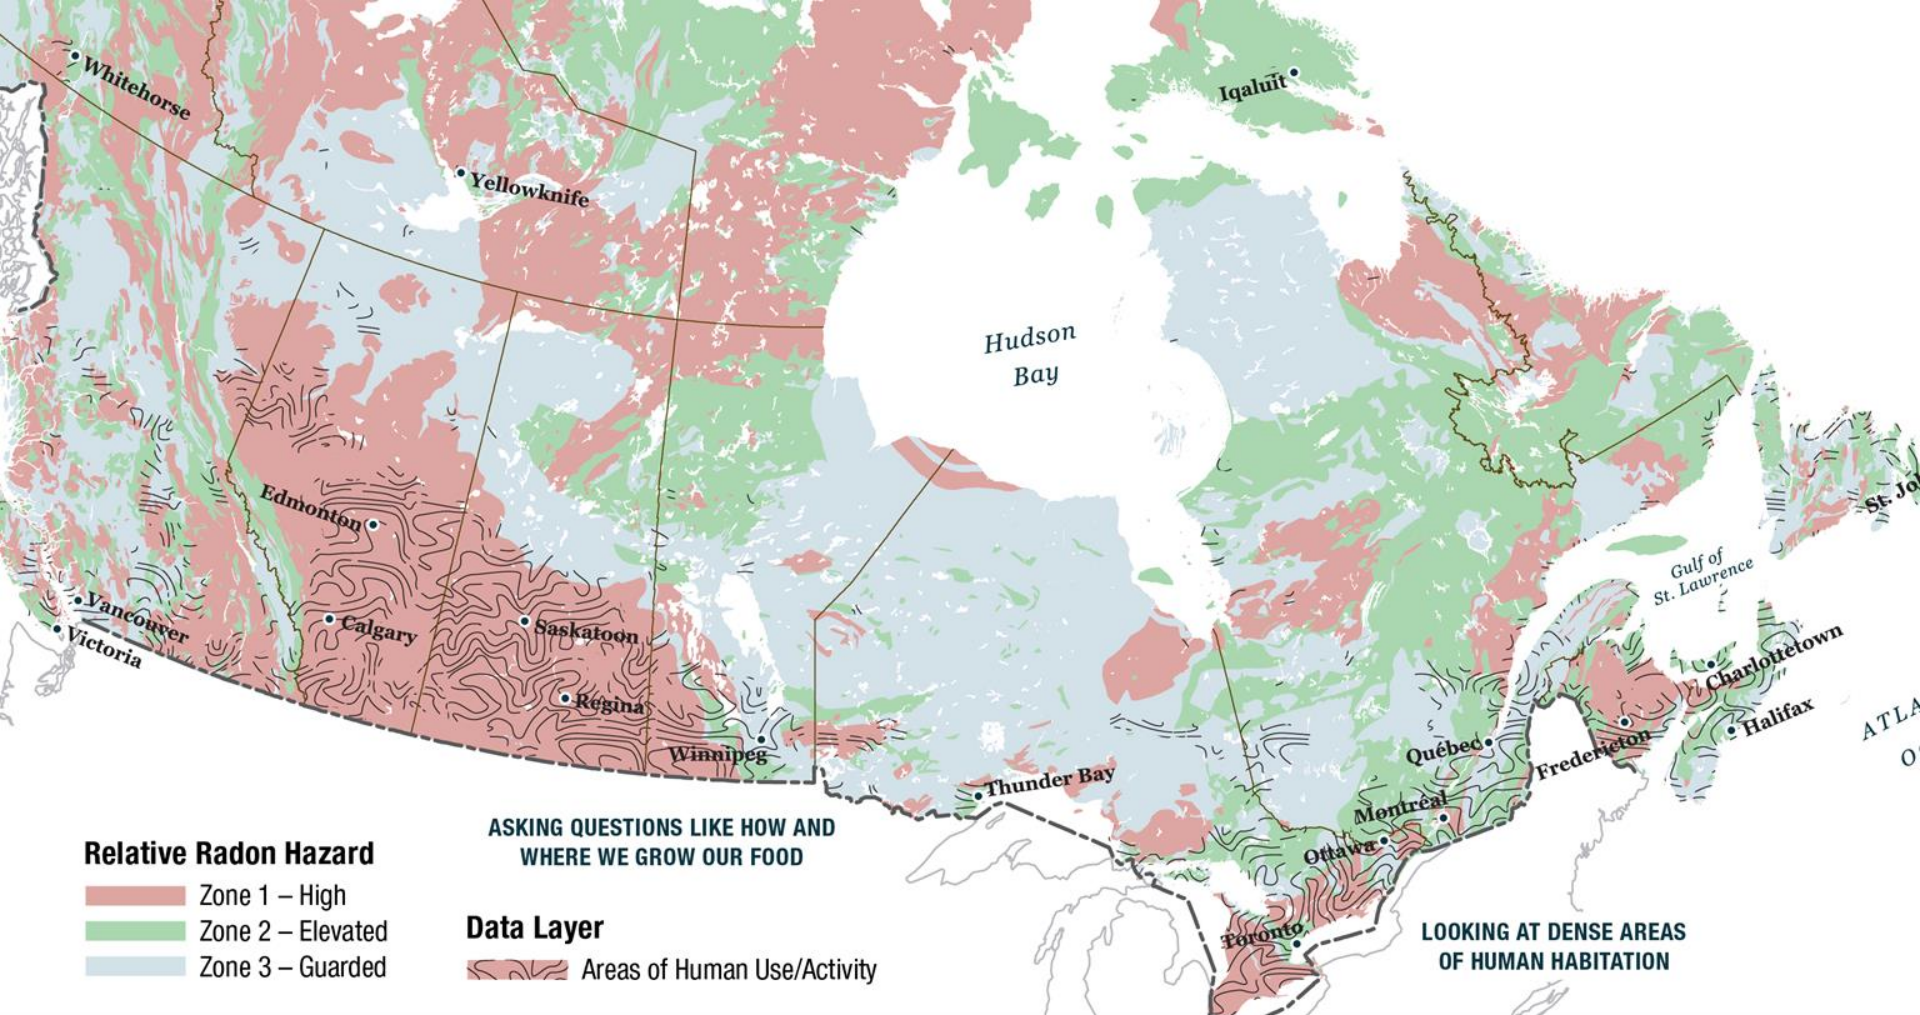

*- Alan Whitehead, President & CEO*

Radon Environmental is a building and health sciences company focused on reducing public exposures to radon gas. The leading environmental cause of lung cancer is radon exposure. The company is investigating and developing new and innovative approaches to minimizing public exposure.

**Radon Environmental: The Company**

Approximately 80% of the most densely populated areas of Canada are in elevated or high radon potential zones. With a geologic radon potential map it's possible to examine relationships between relative radon hazards and populations – Is the chosen site for a housing development, school or workplace in a high radon potential zone ?